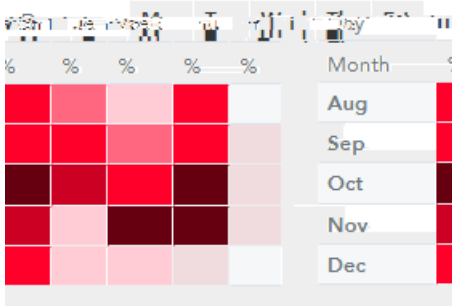

Attendance Heat Map By Day and Month

Attendance Heat Map By Day and Hour

Attendance Heat Map By Day and Month

Attendance Heat Map By Day and Hour

Attendance Heat Map By Day and Month

Attendance Heat Map By Day and Hour

Attendance Heat Map By Day and Month

Attendance Heat Map By Day and Hour

Attendance Heat Map By Day and Month

Day	Mon	Tue	Wed	Thu	Fri	Sat	Sun
Month	%	%	%	%	%	%	%
Aug	Light Red	Light Red	Light Red	Light Red	Light Red	Light Red	Light Red
Sep	Light Red	Light Red	Light Red	Light Red	Light Red	Light Red	Light Red
Oct	Dark Red	Dark Red	Dark Red	Dark Red	Dark Red	Dark Red	Dark Red
Nov	Dark Red	Dark Red	Dark Red	Dark Red	Dark Red	Dark Red	Dark Red
Dec	Light Red	Light Red	Light Red	Light Red	Light Red	Light Red	Light Red

Attendance Heat Map By Day and Hour

Day	Mon	Tue	Wed	Thu	Fri	Sat	Sun
Hour	%	%	%	%	%	%	%
07							
08							
09	Light Red	Light Red	Light Red	Light Red	Light Red	Light Red	Light Red
10	Light Red	Light Red	Light Red	Light Red	Light Red	Light Red	Light Red
11	Light Red	Light Red	Light Red	Light Red	Light Red	Light Red	Light Red
12	Light Red	Light Red	Light Red	Light Red	Light Red	Light Red	Light Red
13	Light Red	Light Red	Light Red	Light Red	Light Red	Light Red	Light Red
14	Light Red	Light Red	Light Red	Light Red	Light Red	Light Red	Light Red
15	Light Red	Light Red	Light Red	Light Red	Light Red	Light Red	Light Red
16							
17							

Attendance Heat Map By Day and Hour

Day	Mon	Tue	Wed	Thu	Fri	Sat
Hour	%	%	%	%	%	%
07						
08						
09	Light Red	Light Red	Light Red	Light Red	Light Red	Light Red
10	Light Red	Light Red	Light Red	Light Red	Light Red	Light Red
11	Light Red	Light Red	Light Red	Light Red	Light Red	Light Red
12						
13	Light Red	Light Red	Light Red	Light Red	Light Red	Light Red
14	Light Red	Light Red	Light Red	Light Red	Light Red	Light Red
15	Light Red	Light Red	Light Red	Light Red	Light Red	Light Red
16						
17						
18						
19						
20						