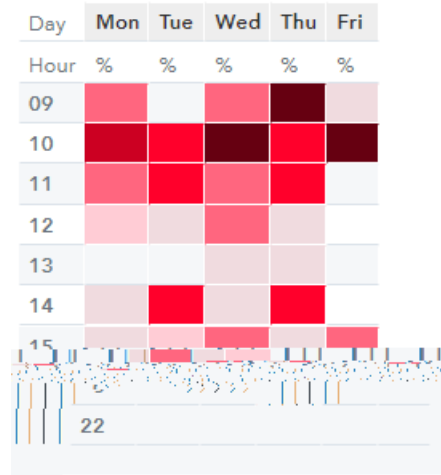

Attendance Heat Map By Day and Month

Attendance Heat Map By Day and Hour

Attendance Heat Map By Day and Month

Attendance Heat Map By Day and Hour

Attendance Heat Map By Day and Month

Attendance Heat Map By Day and Hour

Attendance Heat Map By Day and Month

Attendance Heat Map By Day and Hour

Attendance Heat Map By Day and Month

Day	Mon	Tue	Wed	Thu	Fri	Sat	Sun
Month	%	%	%	%	%	%	%
Aug	Light Red	Light Red	Light Red	Light Red	Light Red	Light Red	Light Red
Sep	Light Red	Light Red	Light Red	Light Red	Light Red	Light Red	Light Red
Oct	Dark Red	Dark Red	Dark Red	Dark Red	Dark Red	Dark Red	Dark Red
Nov	Dark Red	Dark Red	Dark Red	Dark Red	Dark Red	Dark Red	Dark Red
Dec	Light Red	Light Red	Light Red	Light Red	Light Red	Light Red	Light Red

Attendance Heat Map By Day and Hour

Day	Mon	Tue	Wed	Thu	Fri	Sat	Sun
Hour	%	%	%	%	%	%	%
07							
08							
09	Light Red	Light Red	Light Red	Light Red	Light Red	Light Red	Light Red
10	Light Red	Light Red	Light Red	Light Red	Light Red	Light Red	Light Red
11	Light Red	Light Red	Light Red	Light Red	Light Red	Light Red	Light Red
12	Light Red	Light Red	Light Red	Light Red	Light Red	Light Red	Light Red
13	Light Red	Light Red	Light Red	Light Red	Light Red	Light Red	Light Red
14	Light Red	Light Red	Light Red	Light Red	Light Red	Light Red	Light Red
15	Light Red	Light Red	Light Red	Light Red	Light Red	Light Red	Light Red
16							
17							

Attendance Heat Map By Day and Hour

Day	Mon	Tue	Wed	Thu	Fri	Sat
Hour	%	%	%	%	%	%
07						
08						
09	Light Red	Light Red	Light Red	Light Red	Light Red	Light Red
10	Light Red	Light Red	Light Red	Light Red	Light Red	Light Red
11	Light Red	Light Red	Light Red	Light Red	Light Red	Light Red
12						
13	Light Red	Light Red	Light Red	Light Red	Light Red	Light Red
14	Light Red	Light Red	Light Red	Light Red	Light Red	Light Red
15	Light Red	Light Red	Light Red	Light Red	Light Red	Light Red
16						
17						
18						
19						
20						