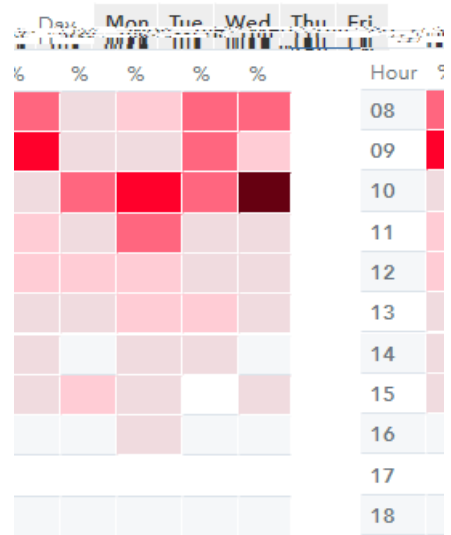

Attendance Heat Map By Day and Month

Attendance Heat Map By Day and Hour

Attendance Heat Map By Day and Month

Attendance Heat Map By Day and Hour

Attendance Heat Map By Day and Month

Attendance Heat Map By Day and Hour

Attendance Heat Map By Day and Month

Attendance Heat Map By Day and Hour

Attendance Heat Map By Day and Month

Day	Mon	Tue	Wed	Thu	Fri	Sat	Sun
Month	%	%	%	%	%	%	%
Aug	Light Red	Light Red	Light Red	Light Red	Light Red	Light Red	Light Red
Sep	Light Red	Light Red	Light Red	Light Red	Light Red	Light Red	Light Red
Oct	Dark Red	Dark Red	Dark Red	Dark Red	Dark Red	Dark Red	Dark Red
Nov	Dark Red	Dark Red	Dark Red	Dark Red	Dark Red	Dark Red	Dark Red
Dec	Light Red	Light Red	Light Red	Light Red	Light Red	Light Red	Light Red

Attendance Heat Map By Day and Hour

Day	Mon	Tue	Wed	Thu	Fri	Sat	Sun
Hour	%	%	%	%	%	%	%
07							
08							
09	Light Red	Light Red	Light Red	Light Red	Light Red	Light Red	Light Red
10	Light Red	Light Red	Light Red	Light Red	Light Red	Light Red	Light Red
11	Light Red	Light Red	Light Red	Light Red	Light Red	Light Red	Light Red
12	Light Red	Light Red	Light Red	Light Red	Light Red	Light Red	Light Red
13	Light Red	Light Red	Light Red	Light Red	Light Red	Light Red	Light Red
14	Light Red	Light Red	Light Red	Light Red	Light Red	Light Red	Light Red
15	Light Red	Light Red	Light Red	Light Red	Light Red	Light Red	Light Red
16							
17							

Attendance Heat Map By Day and Hour

Day	Mon	Tue	Wed	Thu	Fri	Sat
Hour	%	%	%	%	%	%
07						
08						
09	Light Red	Light Red	Light Red	Light Red	Light Red	Light Red
10	Light Red	Light Red	Light Red	Light Red	Light Red	Light Red
11	Light Red	Light Red	Light Red	Light Red	Light Red	Light Red
12						
13	Light Red	Light Red	Light Red	Light Red	Light Red	Light Red
14	Light Red	Light Red	Light Red	Light Red	Light Red	Light Red
15	Light Red	Light Red	Light Red	Light Red	Light Red	Light Red
16						
17						
18						
19						
20						