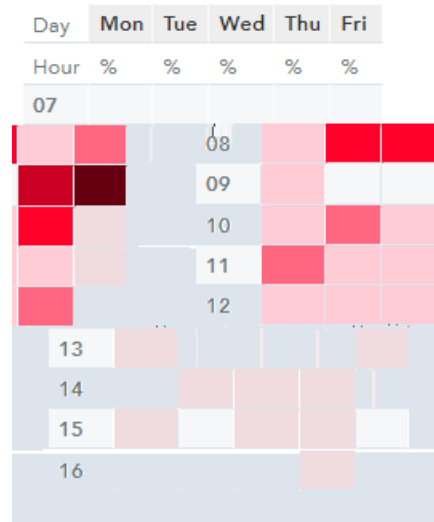

Attendance Heat Map By Day and Month

Attendance Heat Map By Day and Hour

Attendance Heat Map By Day and Month

Attendance Heat Map By Day and Hour

Attendance Heat Map By Day and Month

Attendance Heat Map By Day and Hour

Attendance Heat Map By Day and Month

Attendance Heat Map By Day and Hour

Attendance Heat Map By Day and Month

Day	Mon	Tue	Wed	Thu	Fri	Sat	Sun
Month	%	%	%	%	%	%	%
Aug	Light Red	Light Red	Light Red	Light Red	Light Red	Light Red	Light Red
Sep	Light Red	Light Red	Light Red	Light Red	Light Red	Light Red	Light Red
Oct	Dark Red	Dark Red	Dark Red	Dark Red	Dark Red	Dark Red	Dark Red
Nov	Dark Red	Dark Red	Dark Red	Dark Red	Dark Red	Dark Red	Dark Red
Dec	Light Red	Light Red	Light Red	Light Red	Light Red	Light Red	Light Red

Attendance Heat Map By Day and Hour

Day	Mon	Tue	Wed	Thu	Fri	Sat	Sun
Hour	%	%	%	%	%	%	%
07							
08							
09	Light Red	Light Red	Light Red	Light Red	Light Red	Light Red	Light Red
10	Light Red	Light Red	Light Red	Light Red	Light Red	Light Red	Light Red
11	Light Red	Light Red	Light Red	Light Red	Light Red	Light Red	Light Red
12	Light Red	Light Red	Light Red	Light Red	Light Red	Light Red	Light Red
13	Light Red	Light Red	Light Red	Light Red	Light Red	Light Red	Light Red
14	Light Red	Light Red	Light Red	Light Red	Light Red	Light Red	Light Red
15	Light Red	Light Red	Light Red	Light Red	Light Red	Light Red	Light Red
16							
17							

Attendance Heat Map By Day and Hour

Day	Mon	Tue	Wed	Thu	Fri	Sat
Hour	%	%	%	%	%	%
07						
08						
09	Light Red	Light Red	Light Red	Light Red	Light Red	Light Red
10	Light Red	Light Red	Light Red	Light Red	Light Red	Light Red
11	Light Red	Light Red	Light Red	Light Red	Light Red	Light Red
12						
13	Light Red	Light Red	Light Red	Light Red	Light Red	Light Red
14	Light Red	Light Red	Light Red	Light Red	Light Red	Light Red
15	Light Red	Light Red	Light Red	Light Red	Light Red	Light Red
16						
17						
18						
19						
20						