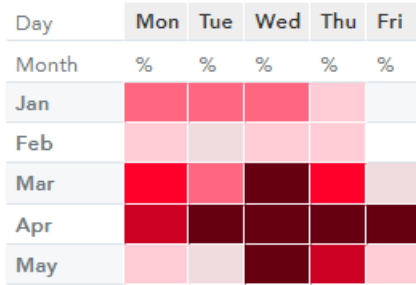

Attendance Heat Map By Day and Month

Attendance Heat Map By Day and Hour

Attendance Heat Map By Day and Month

Attendance Heat Map By Day and Hour

Attendance Heat Map By Day and Month

Attendance Heat Map By Day and Hour

Attendance Heat Map By Day and Month

Attendance Heat Map By Day and Hour

Attendance Heat Map By Day and Month

Day	Mon	Tue	Wed	Thu	Fri	Sat	Sun
Month	%	%	%	%	%	%	%
Aug	Light Red	Light Red	Light Red	Light Red	Light Red	Light Red	Light Red
Sep	Light Red	Light Red	Light Red	Light Red	Light Red	Light Red	Light Red
Oct	Dark Red	Dark Red	Dark Red	Dark Red	Dark Red	Dark Red	Dark Red
Nov	Dark Red	Dark Red	Dark Red	Dark Red	Dark Red	Dark Red	Dark Red
Dec	Light Red	Light Red	Light Red	Light Red	Light Red	Light Red	Light Red

Attendance Heat Map By Day and Hour

Day	Mon	Tue	Wed	Thu	Fri	Sat	Sun
Hour	%	%	%	%	%	%	%
07							
08							
09	Light Red	Light Red	Light Red	Light Red	Light Red	Light Red	Light Red
10	Light Red	Light Red	Light Red	Light Red	Light Red	Light Red	Light Red
11	Light Red	Light Red	Light Red	Light Red	Light Red	Light Red	Light Red
12	Light Red	Light Red	Light Red	Light Red	Light Red	Light Red	Light Red
13	Light Red	Light Red	Light Red	Light Red	Light Red	Light Red	Light Red
14	Light Red	Light Red	Light Red	Light Red	Light Red	Light Red	Light Red
15	Light Red	Light Red	Light Red	Light Red	Light Red	Light Red	Light Red
16							
17							

Attendance Heat Map By Day and Month

Day	Mon	Tue	Wed	Thu	Fri	Sat	Sun
Month	%	%	%	%	%	%	%
Jan	Light Red	Light Red	Light Red	Light Red	Light Red	Light Red	Light Red
Feb	Light Red	Light Red	Light Red	Light Red	Light Red	Light Red	Light Red
Mar	Light Red	Light Red	Light Red	Light Red	Light Red	Light Red	Light Red
Apr	Dark Red	Dark Red	Dark Red	Dark Red	Dark Red	Dark Red	Dark Red
May	Dark Red	Dark Red	Dark Red	Dark Red	Dark Red	Dark Red	Dark Red