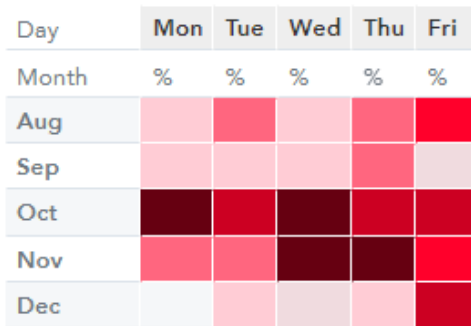

Attendance Heat Map By Day and Month

Attendance Heat Map By Day and Hour

Attendance Heat Map By Day and Month

Attendance Heat Map By Day and Hour

Attendance Heat Map By Day and Month

Attendance Heat Map By Day and Hour

Attendance Heat Map By Day and Month

Attendance Heat Map By Day and Hour

Attendance Heat Map By Day and Month

Day	Mon	Tue	Wed	Thu	Fri	Sat	Sun
Month	%	%	%	%	%	%	%
Aug	Light Red	Light Red	Light Red	Light Red	Light Red	Light Red	Light Red
Sep	Light Red	Light Red	Light Red	Light Red	Light Red	Light Red	Light Red
Oct	Dark Red	Dark Red	Dark Red	Dark Red	Dark Red	Dark Red	Dark Red
Nov	Dark Red	Dark Red	Dark Red	Dark Red	Dark Red	Dark Red	Dark Red
Dec	Light Red	Light Red	Light Red	Light Red	Light Red	Light Red	Light Red

Attendance Heat Map By Day and Hour

Day	Mon	Tue	Wed	Thu	Fri	Sat	Sun
Hour	%	%	%	%	%	%	%
07							
08							
09	Light Red	Light Red	Light Red	Light Red	Light Red	Light Red	Light Red
10	Light Red	Light Red	Light Red	Light Red	Light Red	Light Red	Light Red
11	Light Red	Light Red	Light Red	Light Red	Light Red	Light Red	Light Red
12	Light Red	Light Red	Light Red	Light Red	Light Red	Light Red	Light Red
13	Light Red	Light Red	Light Red	Light Red	Light Red	Light Red	Light Red
14	Light Red	Light Red	Light Red	Light Red	Light Red	Light Red	Light Red
15	Light Red	Light Red	Light Red	Light Red	Light Red	Light Red	Light Red
16							
17							

Attendance Heat Map By Day and Month

Mon	Tue	Wed	Thu	Fri	Sat	Day
%	%	%	%	%	%	Month
						Jan
						Feb
						Mar
						Apr
						May

Attendance Heat Map By Day and Hour

Day	Mon	Tue	Wed	Thu	Fri	Sat
Hour	%	%	%	%	%	%
08						
09						
10						
11						
12						
13						
14						
15						
16						
17						
18						
21						