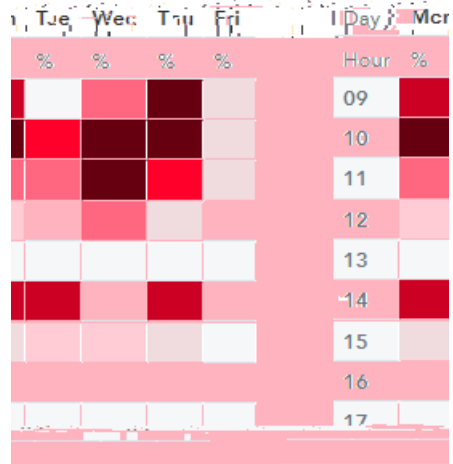

Attendance Heat Map By Day and Month

Attendance Heat Map By Day and Hour

Attendance Heat Map By Day and Month

Attendance Heat Map By Day and Hour

Attendance Heat Map By Day and Month

Attendance Heat Map By Day and Hour

Attendance Heat Map By Day and Month

Attendance Heat Map By Day and Hour

Attendance Heat Map By Day and Month

Day	Mon	Tue	Wed	Thu	Fri	Sat	Sun
Month	%	%	%	%	%	%	%
Aug	Light Red	Light Red	Light Red	Light Red	Light Red	Light Red	Light Red
Sep	Light Red	Light Red	Light Red	Light Red	Light Red	Light Red	Light Red
Oct	Dark Red	Dark Red	Dark Red	Dark Red	Dark Red	Dark Red	Dark Red
Nov	Dark Red	Dark Red	Dark Red	Dark Red	Dark Red	Dark Red	Dark Red
Dec	Light Red	Light Red	Light Red	Light Red	Light Red	Light Red	Light Red

Attendance Heat Map By Day and Hour

Day	Mon	Tue	Wed	Thu	Fri	Sat	Sun
Hour	%	%	%	%	%	%	%
07							
08							
09	Light Red	Light Red	Light Red	Light Red	Light Red	Light Red	Light Red
10	Light Red	Light Red	Light Red	Light Red	Light Red	Light Red	Light Red
11	Light Red	Light Red	Light Red	Light Red	Light Red	Light Red	Light Red
12	Light Red	Light Red	Light Red	Light Red	Light Red	Light Red	Light Red
13	Light Red	Light Red	Light Red	Light Red	Light Red	Light Red	Light Red
14	Light Red	Light Red	Light Red	Light Red	Light Red	Light Red	Light Red
15	Light Red	Light Red	Light Red	Light Red	Light Red	Light Red	Light Red
16							
17							

Attendance Heat Map By Day and Hour

Day	Mon	Tue	Wed	Thu	Fri	Sat
Hour	%	%	%	%	%	%
07						
08						
09	Light Red	Light Red	Light Red	Light Red	Light Red	Light Red
10	Light Red	Light Red	Light Red	Light Red	Light Red	Light Red
11	Light Red	Light Red	Light Red	Light Red	Light Red	Light Red
12						
13	Light Red	Light Red	Light Red	Light Red	Light Red	Light Red
14	Light Red	Light Red	Light Red	Light Red	Light Red	Light Red
15	Light Red	Light Red	Light Red	Light Red	Light Red	Light Red
16						
17						
18						
19						
20						